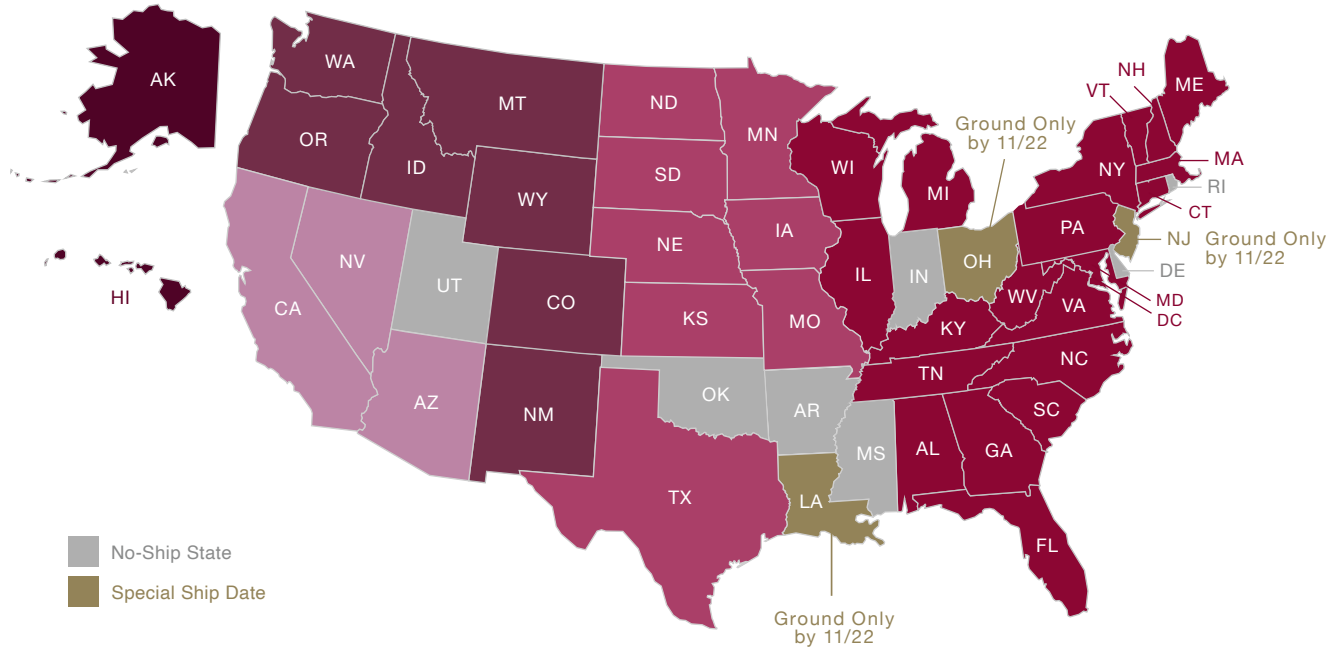

Order in time for the holidays

STEP 1: FIND YOUR STATE ON THE MAP

STEP 2: MATCH YOUR STATE'S COLOR WITH THE SHIPPING GRID BELOW

Ground*	12/15	12/15	12/15	12/13	N/A
2nd Day**	N/A	12/16	12/16	12/16	12/16
Overnight**	12/17	12/17	12/17	12/17	12/17

*Christmas Day is Saturday, December 25, 2021. Ground shipping dates are guidelines and delivery cannot be guaranteed. All orders must be placed by 10 AM PST on dates listed above.

**We cannot guarantee 2nd Day or Overnight shipments due to weather, carrier delays, or other issues beyond our control.