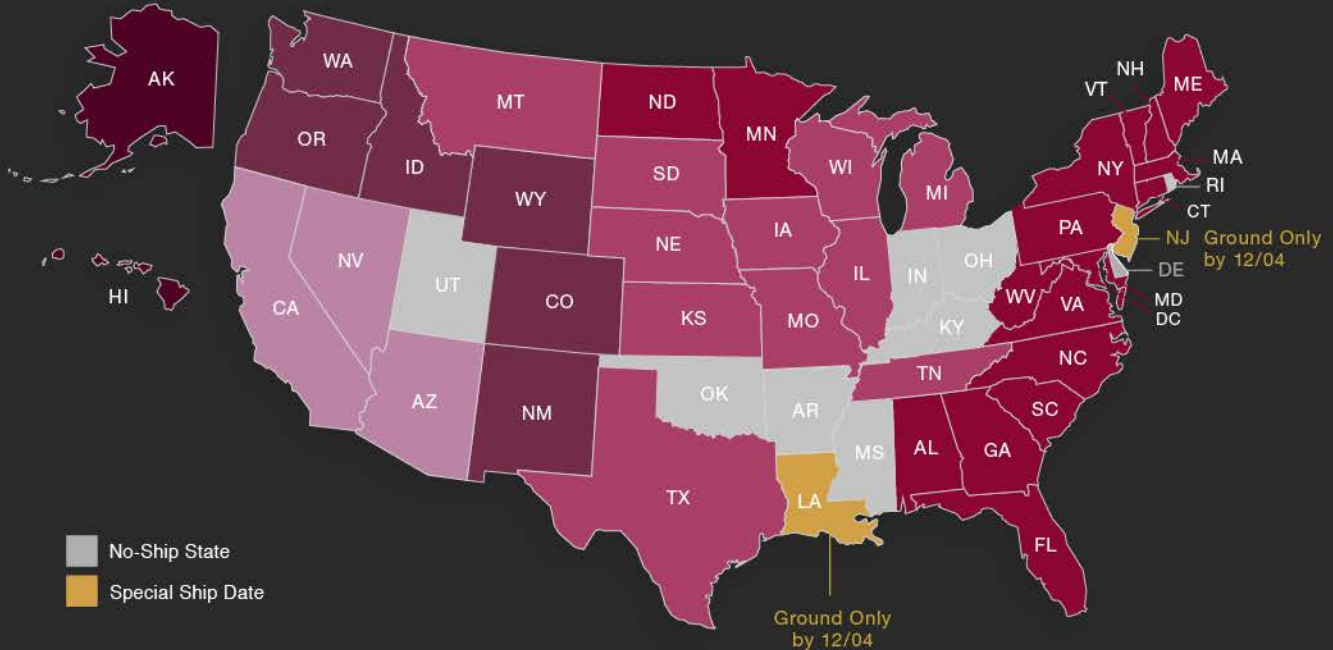

ORDER IN TIME FOR CHRISTMAS

1

FIND YOUR STATE ON THE MAP

2

MATCH YOUR STATE'S COLOR WITH THE SHIPPING GRID BELOW

Ground*	12/20	12/18	12/15	12/14	NA
2nd Day**	NA	12/19	12/19	12/19	12/19
Overnight**	12/21	12/21	12/21	12/21	12/21

* Christmas Day is Monday December 25, 2017. Ground shipping dates are guidelines and delivery cannot be guaranteed. All orders must be placed by 12 PM PST on dates listed above.
 ** We cannot guarantee 2nd Day or Overnight shipments due to weather or other issues beyond our control.