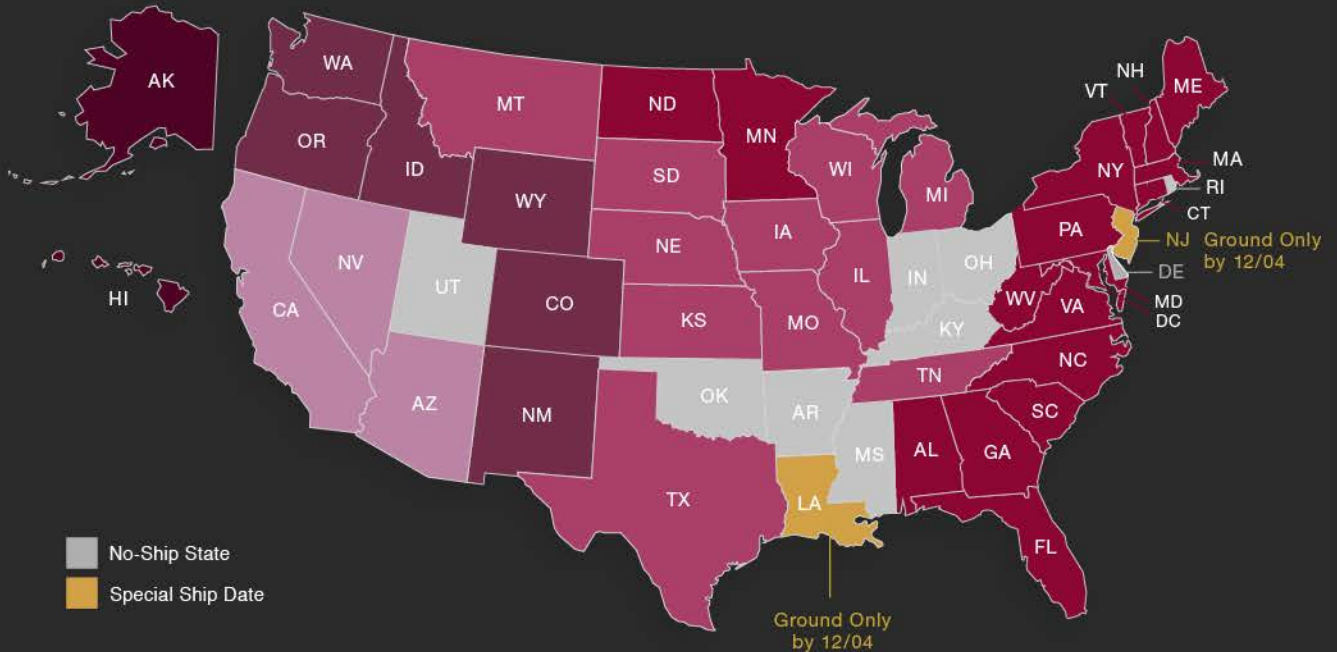

ORDER IN TIME FOR CHRISTMAS

1

FIND YOUR STATE ON THE MAP

2

MATCH YOUR STATE'S COLOR WITH THE SHIPPING GRID BELOW

Ground*	12/20	12/18	12/15	12/14	NA
2nd Day**	NA	12/19	12/19	12/19	12/19
Overnight**	12/21	12/21	12/21	12/21	12/21

* Christmas Day is Monday December 25, 2017. Ground shipping dates are guidelines and delivery cannot be guaranteed. All orders must be placed by 12 PM PST on dates listed above.
 ** We cannot guarantee 2nd Day or Overnight shipments due to weather or other issues beyond our control.