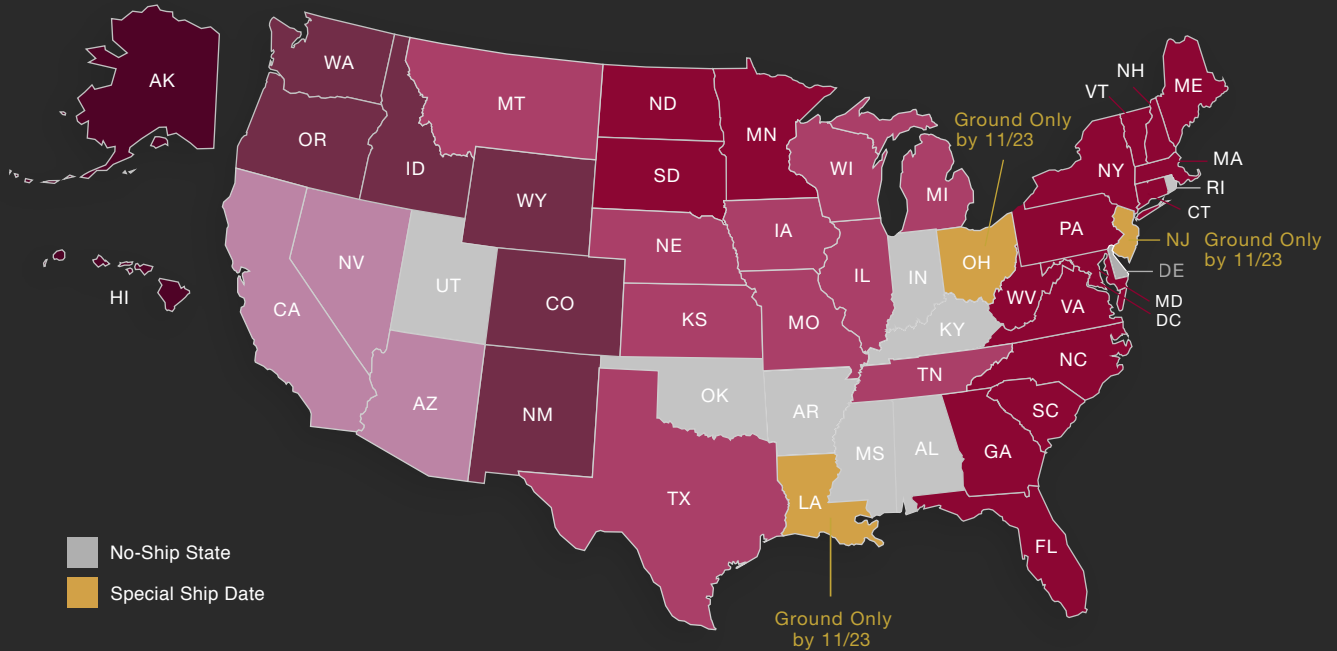

JUSTIN

ORDER IN TIME FOR CHRISTMAS

1

FIND YOUR STATE ON THE MAP

2

MATCH YOUR STATE'S COLOR WITH THE SHIPPING GRID BELOW

Ground*	12/21	12/17	12/16	12/14	N/A
2nd Day**	N/A	N/A	N/A	12/18	12/18
Overnight**	12/21	12/21	12/21	12/21	12/21

* Christmas Day is Friday, December 25, 2020. Ground shipping dates are guidelines and delivery cannot be guaranteed. All orders must be placed by 12 PM PST on dates listed above.

** We cannot guarantee 2nd Day or Overnight shipments due to weather or other issues beyond our control.